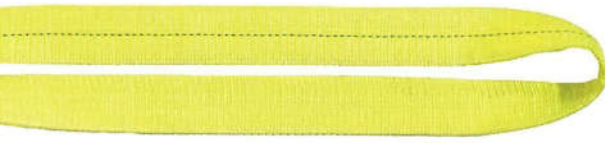

Endless Web Sling

Type 5 EN

Endless sling

- Minimum breaking load is 5X WLL
- Polyester as standard, nylon available upon request
- Consider round slings in applications requiring 3-ply & 4-ply thick slings wider than 6"
- Extra protection is recommended in the eyes and on the body of the sling
- Custom slings available upon request

Ply	Part Number	Vertical Hitch	Choker Hitch	Vertical Basket	Web Width
		<i>Lbs</i>	<i>Lbs</i>	<i>Lbs</i>	<i>Inch</i>
One Ply	1901	3,200	2,560	6,400	1
	1902	6,200	4,960	12,400	2
	1903	9,400	7,520	18,800	3
	1904	12,400	9,920	24,800	4
	1906	18,600	14,880	37,200	6
	1908	21,200	16,960	42,400	8
	1910	25,500	20,400	51,000	10
	1912	31,800	25,440	63,600	12
Two Ply	2901	6,200	4,960	12,400	1
	2902	12,400	9,920	24,800	2
	2903	17,600	14,080	35,200	3
	2904	22,000	17,600	44,000	4
	2906	33,000	26,400	66,000	6
	2908	42,300	33,840	84,600	8
	2910	52,900	42,320	105,800	10
	2912	63,500	50,800	127,000	12
Three Ply	3901	9,600	7,680	19,200	1
	3902	17,700	14,160	35,400	2
	3903	25,600	20,480	51,200	3
	3904	34,600	27,680	69,200	4
	3906	48,900	39,120	97,800	6
	3908	61,400	49,120	122,800	8
	3910	72,000	57,600	144,000	10
	3912	80,600	64,480	161,200	12
Four Ply	4901	11,000	8,800	22,000	1
	4902	22,000	17,600	44,000	2
	4903	32,900	26,320	65,800	3
	4904	40,800	32,640	81,600	4
	4906	61,200	48,960	122,400	6
	4908	81,900	65,520	163,800	8
	4910	96,000	76,800	192,000	10
	4912	107,000	85,600	214,000	12

SYNTHETIC SLINGS